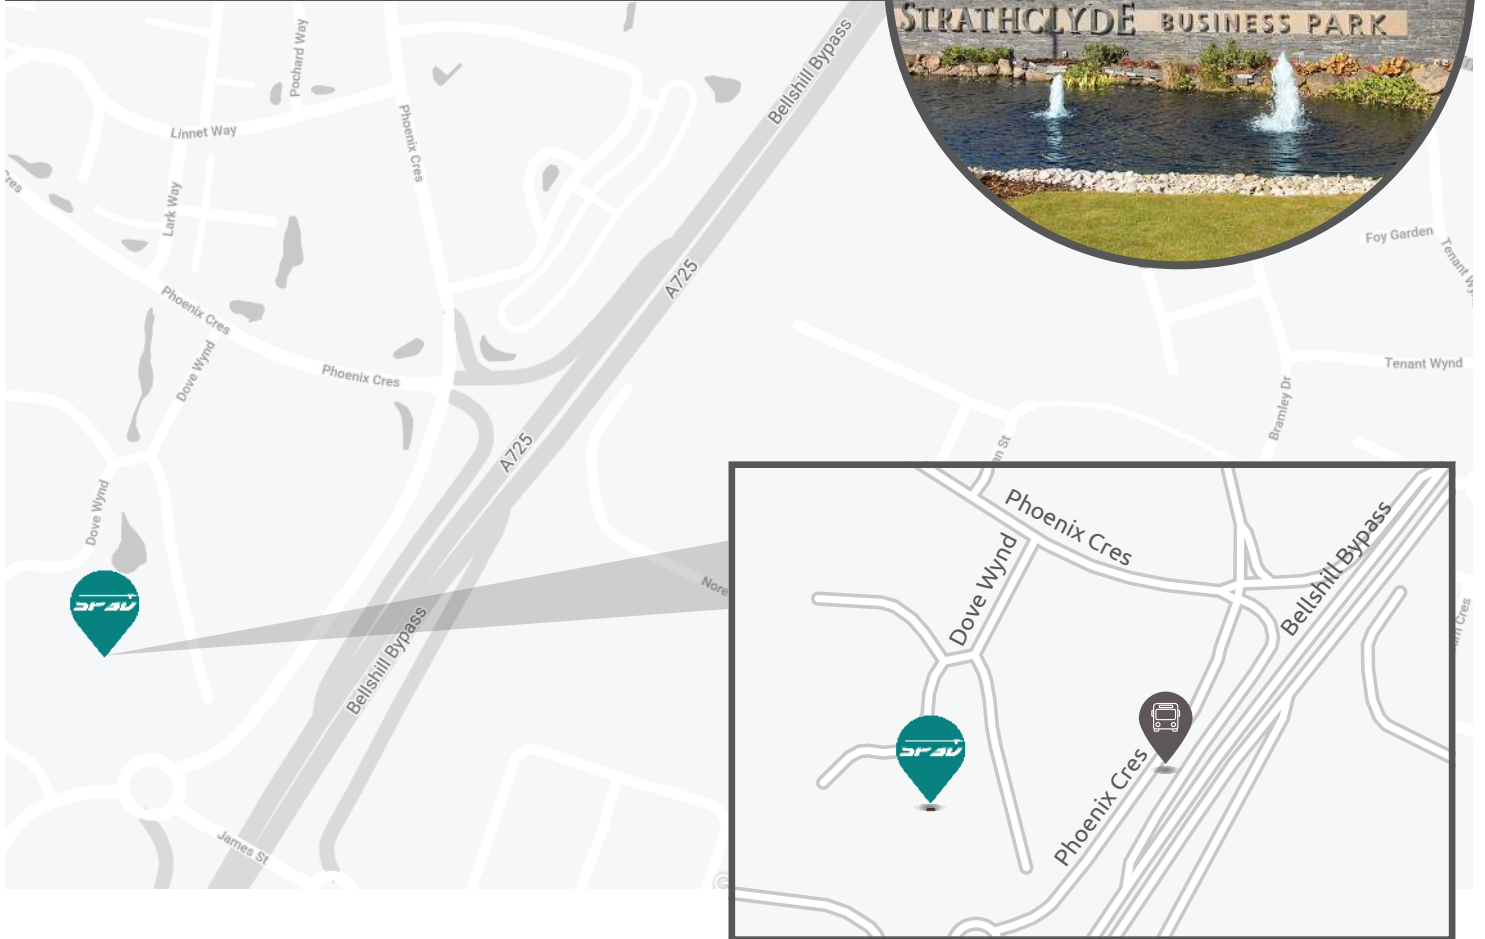

# How to find us

New Alderston House  
3 Dove Wynd  
Strathclyde Business  
Park North Lanarkshire  
ML4 3FB

T: 01926 333777

## Local transport links

## Reach us by train

Solid Print3D Glasgow is a 7 minute taxi ride from Bellshill station and 20 minutes ride from Glasgow Central Station.

### From the South:

- Head north-west on M74
- At junction 5, take the A725 exit to Bellshill/Coatbridge/East Kilbride/Edinburgh/A8
- At the roundabout, take the 4th exit onto the A725 slip road
- Merge onto Bellshill Bypass/A725
- Take the exit towards Strathclyde Business Park
- Continue onto Phoenix Cres
- Turn left onto Dove Wynd
- Solid Print3D will be on your left