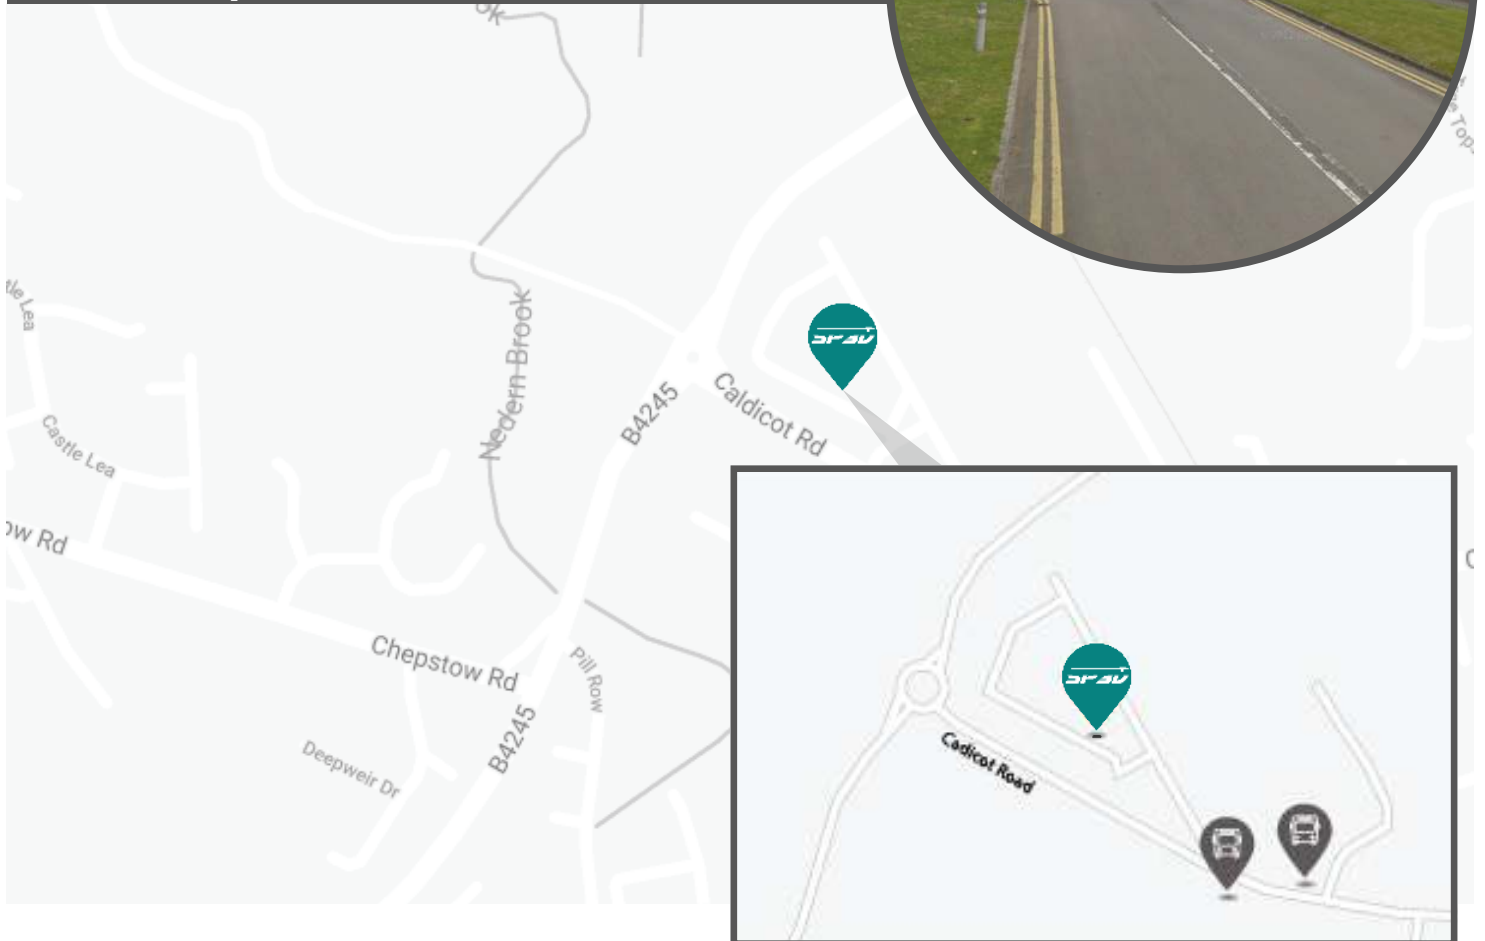

## Local transport links

## Reach us by train

Close by is Severn Tunnel Junction/Caldicot Train Station providing connections to the national rail network.

## Reach us by road

### From Wales:

- Keep left at the fork, follow signs for The Midlands/M50/Monmouth/Trefynwy/A449/A40 and merge onto A449
- Take the A40 ramp to Abergavenny/Y Fenni
- Continue onto A40
- At the roundabout, take the 3rd exit and stay on A40
- Turn left onto Hardwick Gyratory/A40
- At the roundabout, take the 5th exit and stay on Hardwick Gyratory/A40
- Slight right to stay on Hardwick Gyratory/A40
- Keep left to continue on B4598
- Turn left
- Destination will be on the left