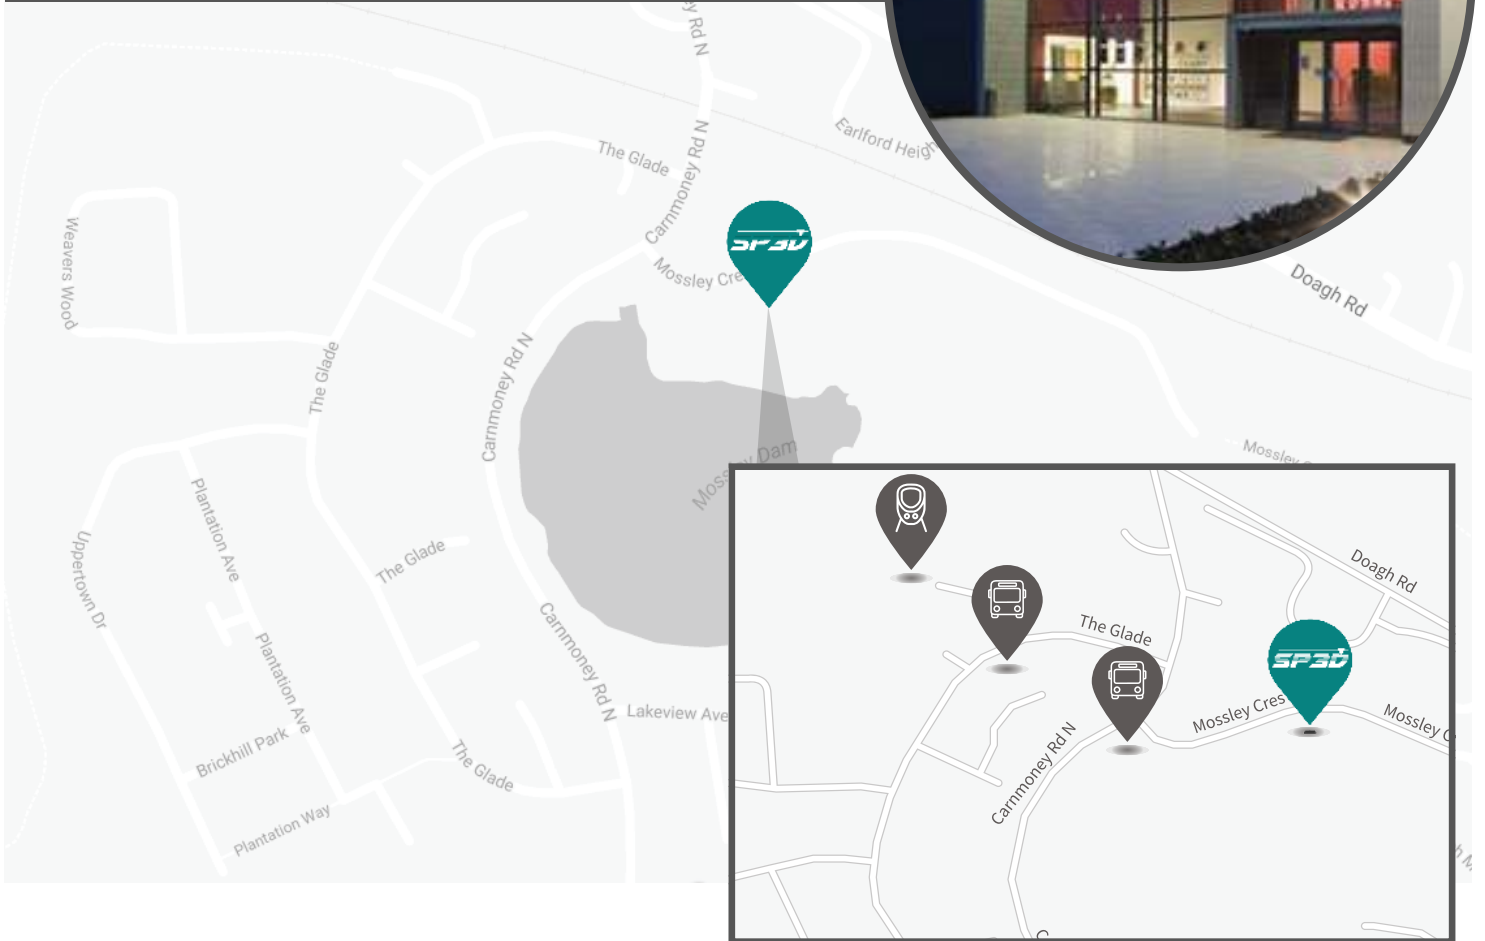

How to find us

Mossley Mill
Carrmoney Road North
Newtownabbey, Co. Antrim
BT36 5QA.
T: 0289 545 0044

Local transport links

Reach us by train

There is a railway station (Mossley West) opposite Mossley Mill with trains running from Belfast and Portrush.

A timetable can be found at www.translink.co.uk

How to find us

Reach us by road

Directions from Belfast:

- Simply take the M2 out of Belfast towards Antrim exiting at Sandyknowes roundabout, take the A8 towards Larne
- Drive through one roundabout and turn right at the 2nd roundabout
- Drive 1 km, take a right turn onto Carnmoney Road North and then left into Mossley Mill

Directions from the North Antrim Coast:

- Take the A6 main road from Coleraine to Antrim
- At Junction 1 roundabout join M2 to Belfast
- A Exit motorway at Junction 4, Sandyknowes roundabout. Take the A8 towards Larne
- Drive through one roundabout and turn right at the 2nd roundabout
- Drive 1 km, take a right turn onto Carnmoney Road North and then left into Mossley Mill

Postcode for Sat Nav: **BT36 5QA**